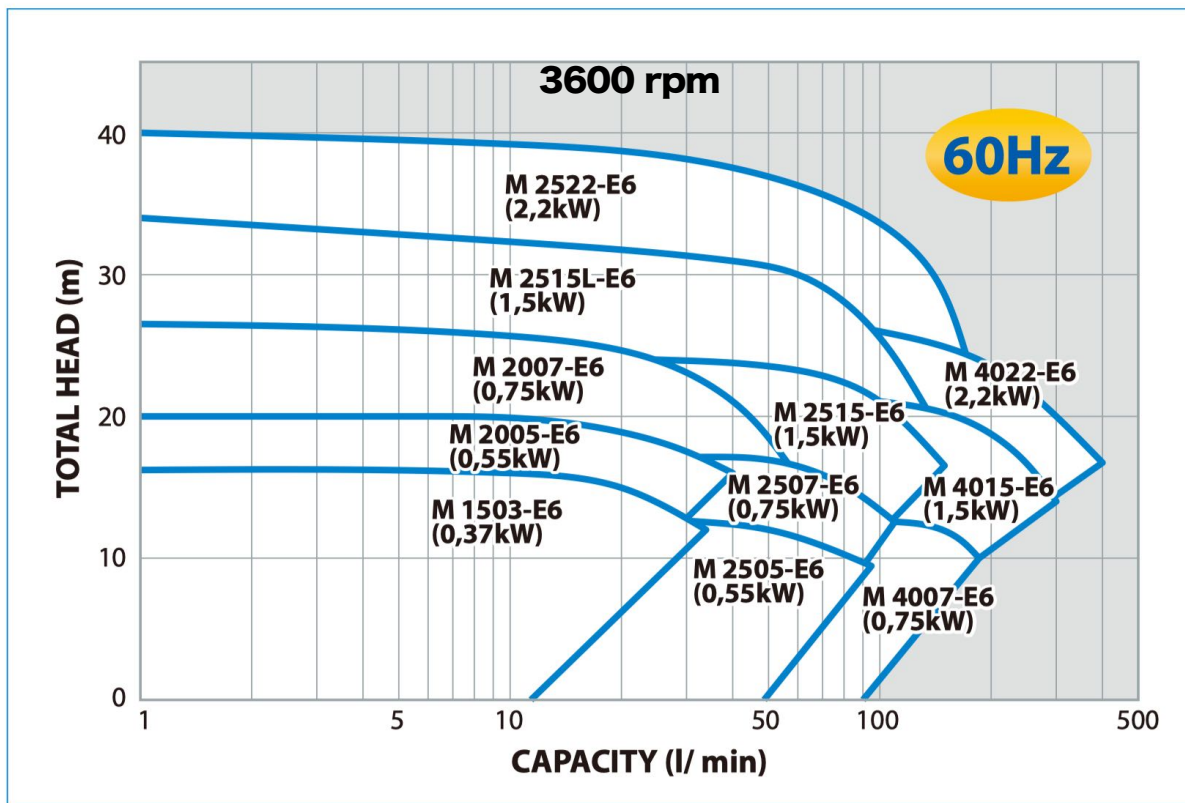

Family Curve 50/60Hz

Document Ver 12-1 2020