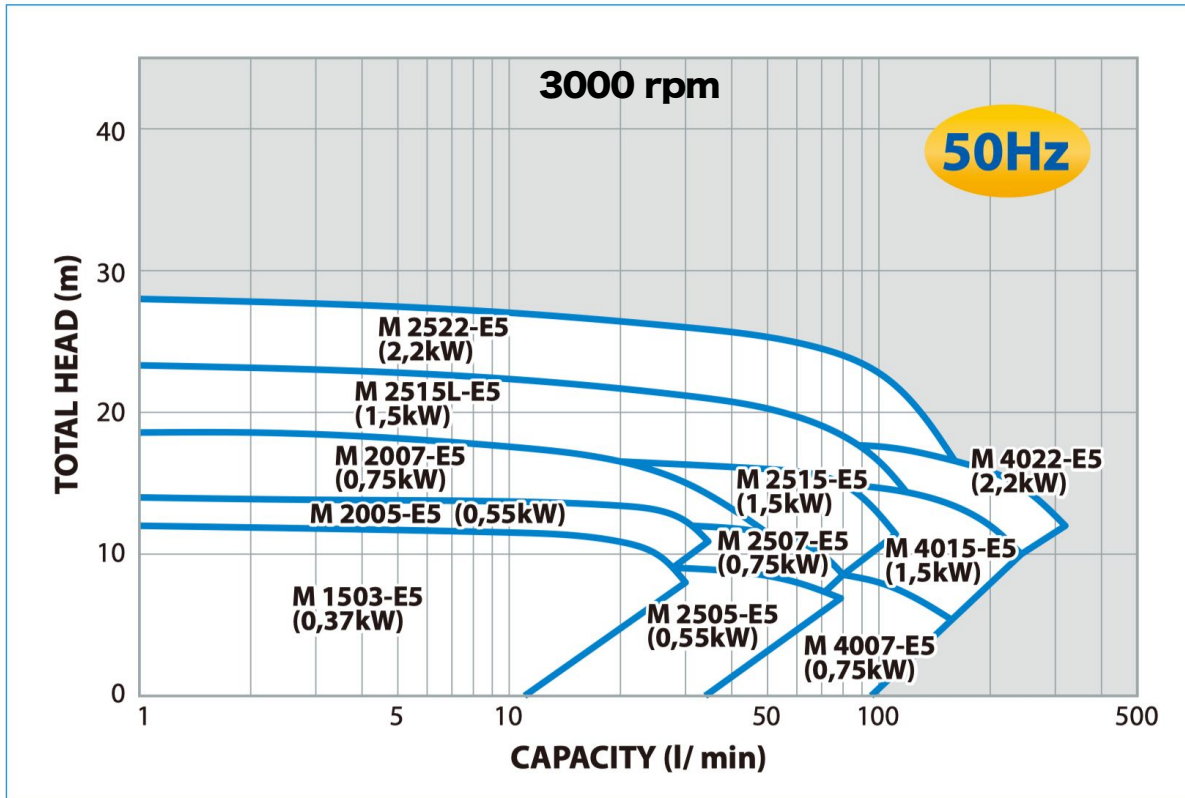

Family Curve 50/60Hz

Document Ver 12-1 2020