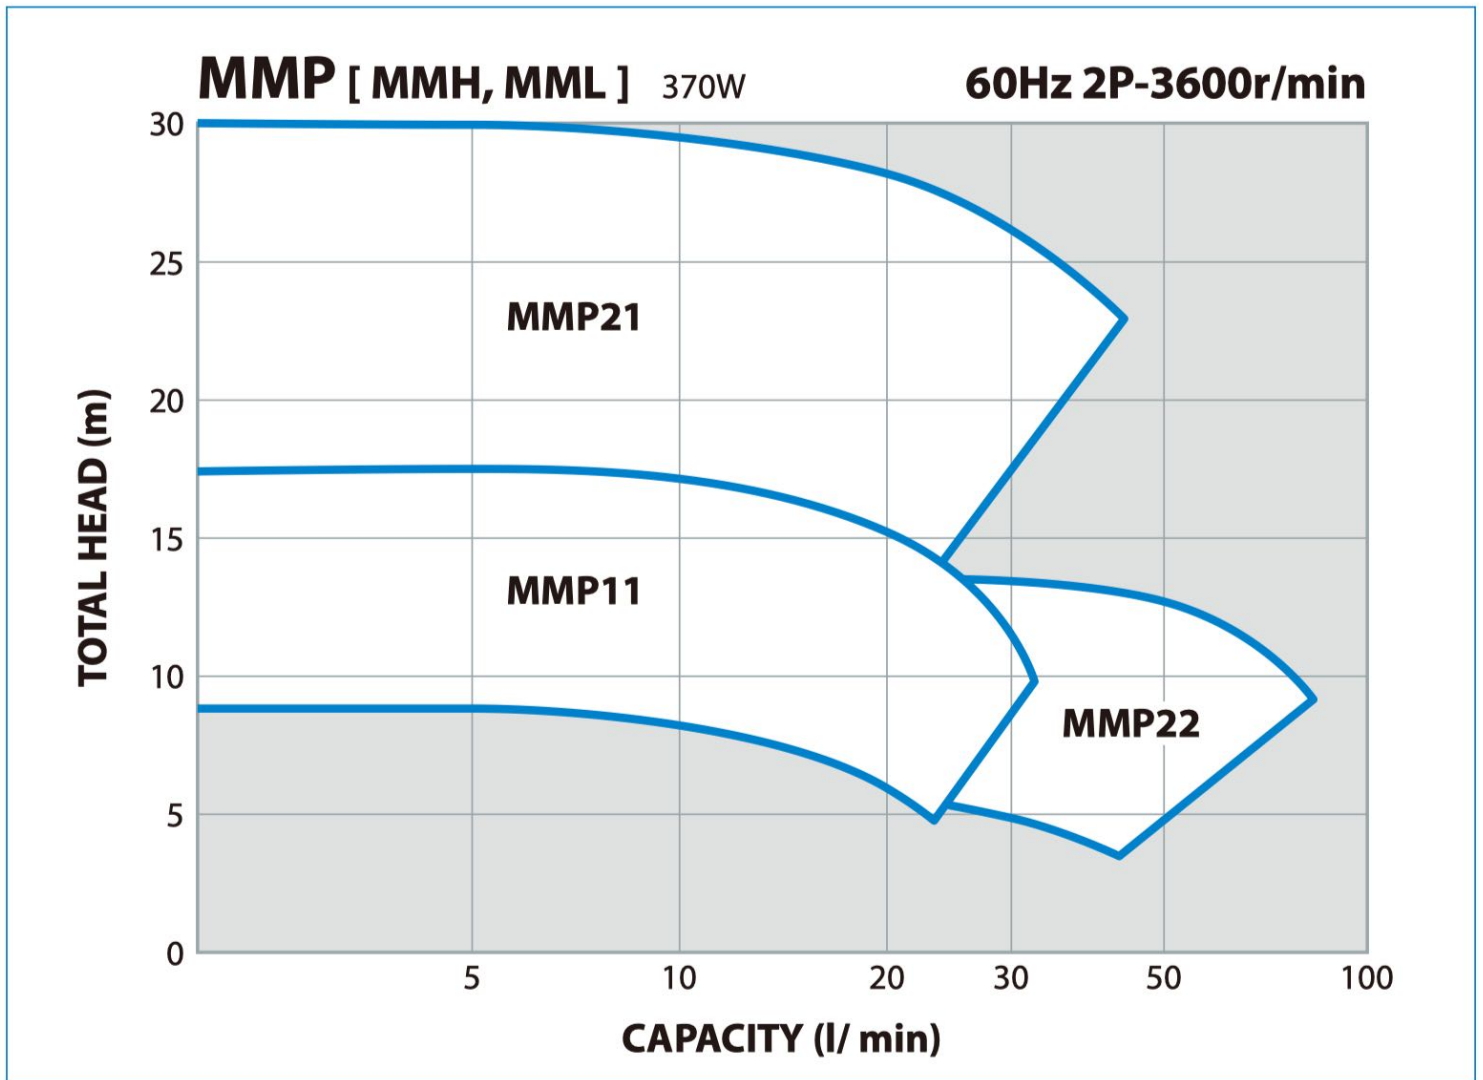

# Family Curve 60Hz 3600rpm

Document Ver 12-1 2020