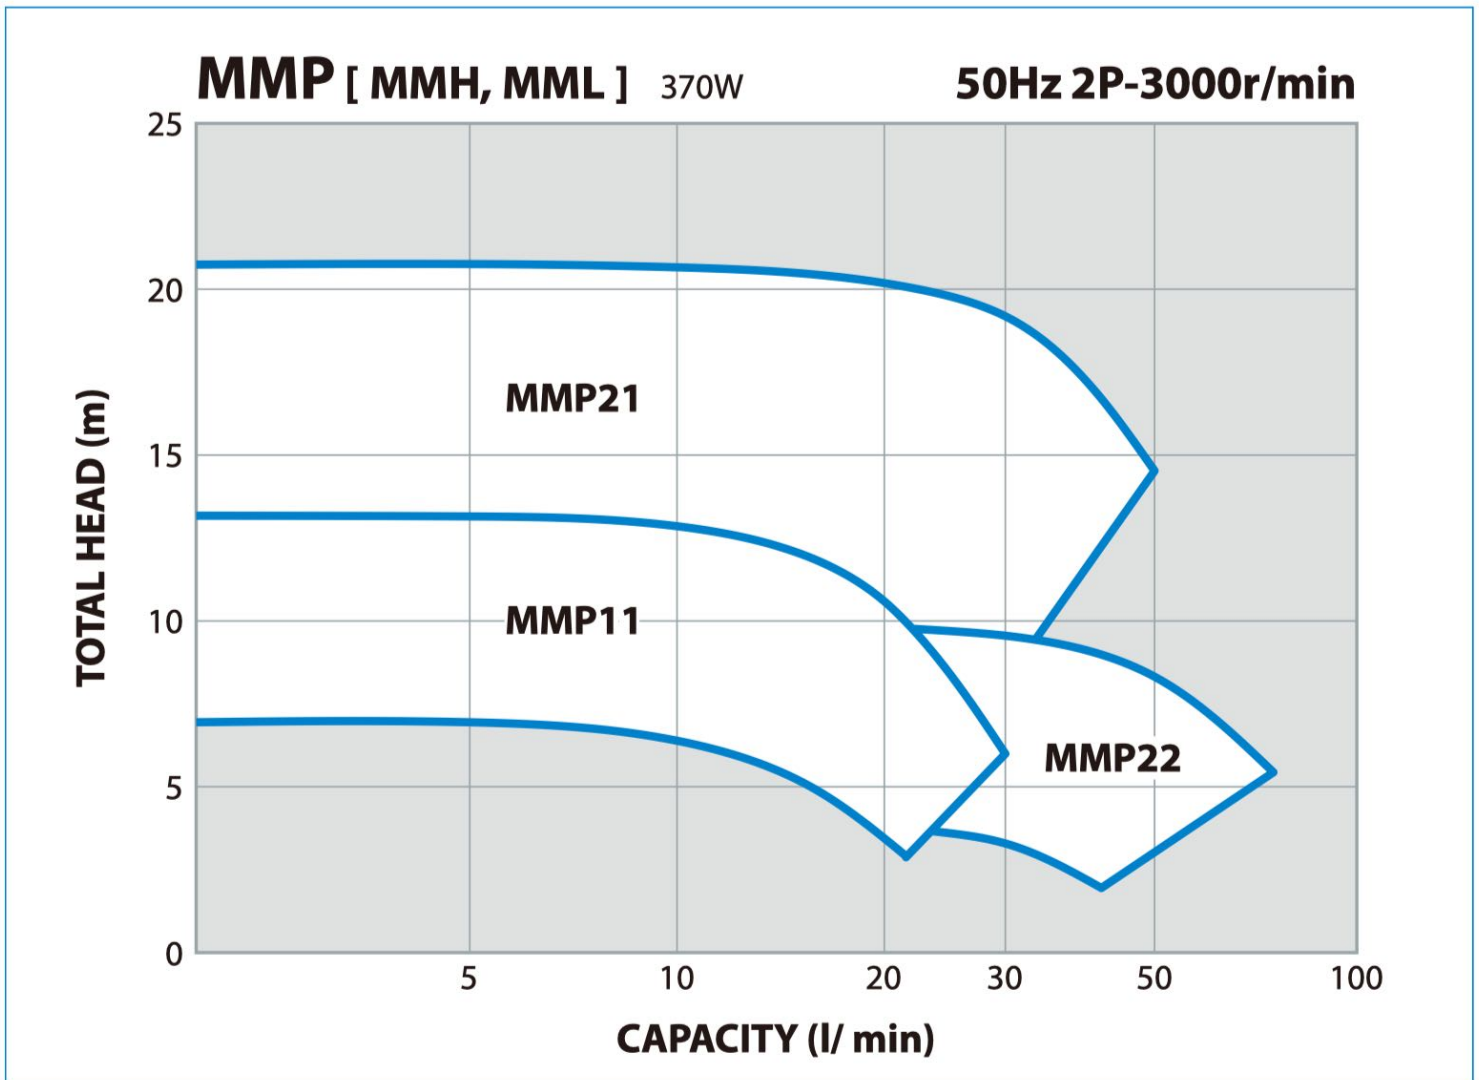

Family Curve 50Hz 3000rpm

Document Ver 12-1 2020